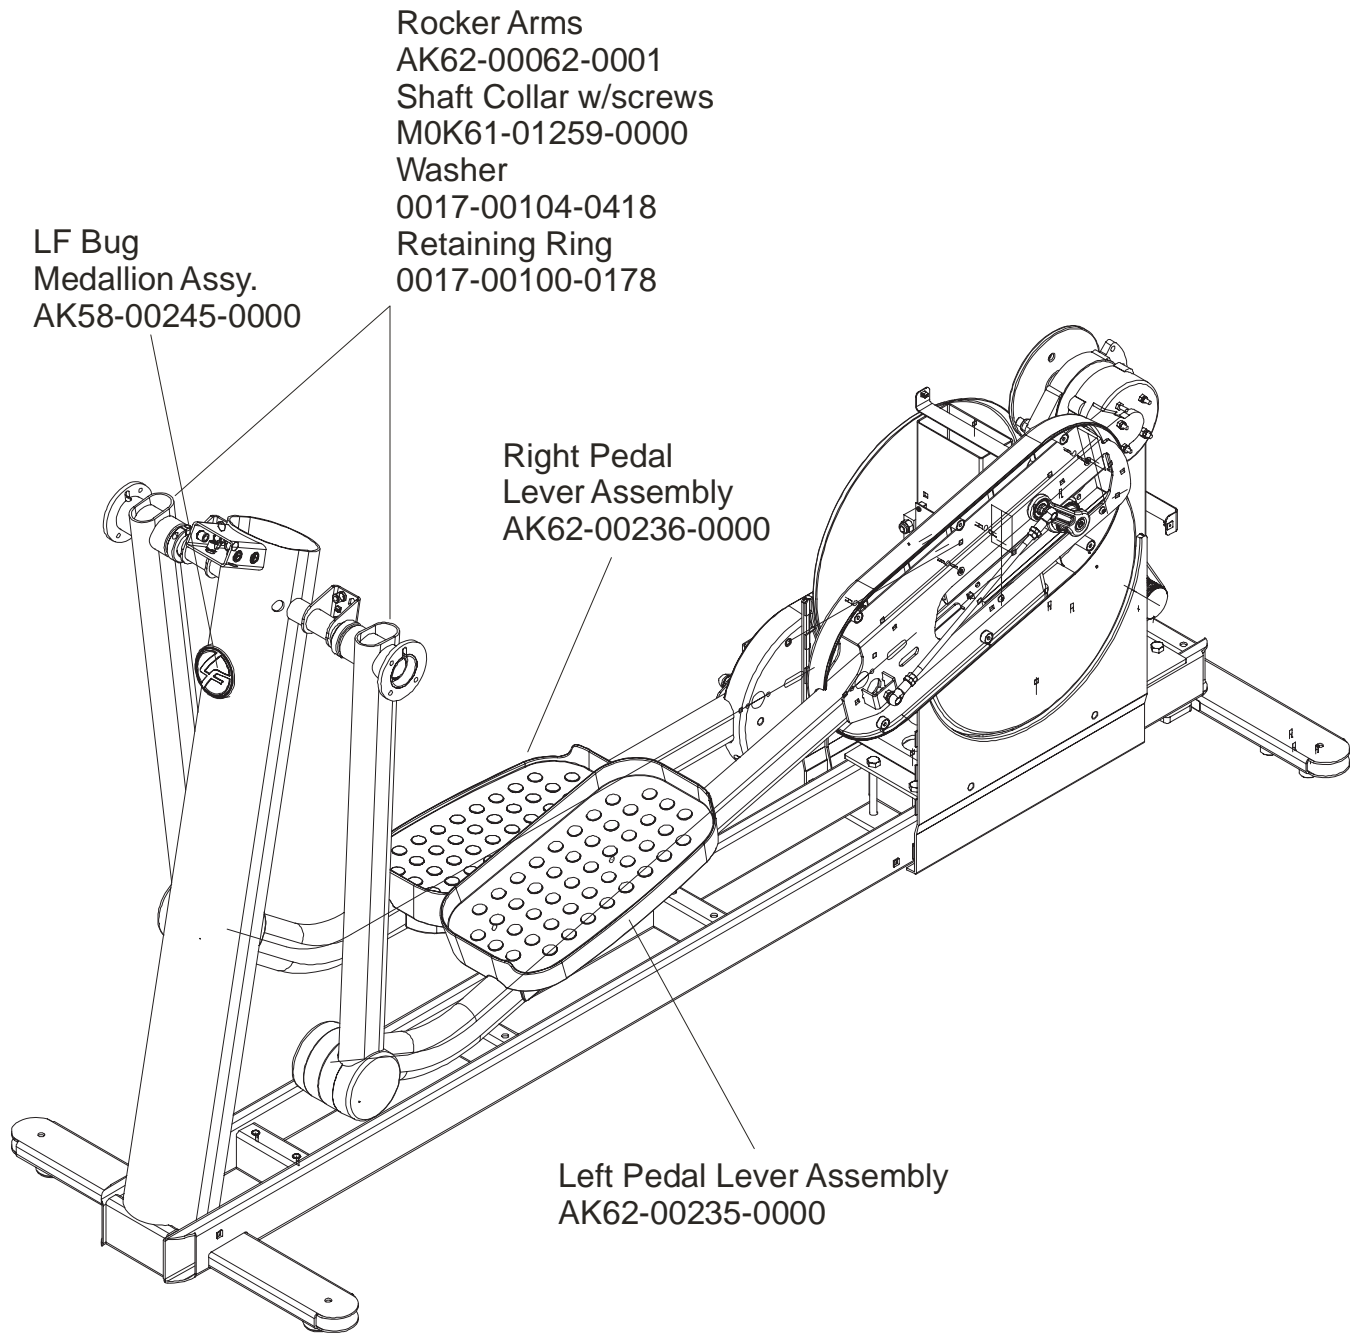

Description	Part No.
OPERATION MANUAL (CD)	OKCD-02003-0001
SERVICE MANUAL	M051-00K62-A149
TOUCH UP PAINT: SPRAY CAN .5 OZ BOTTLE W/APPLICATOR .33 OZ PEN	0017-00008-0204 0017-00008-0205 0017-00008-0206
HARDWARE BAG	AK62-00152-0001
ACCESS PANEL ASSEMBLY CONSISTS OF: 120" COAX CABLE 120" POWER EXTENSION CABLE BRACKET F-TYPE PANEL CONNECTOR #8 PLASTIC GROMMET	AK62-00210-0000 AK32-00020-0002 AK32-00078-0001 OK62-01179-0001 0017-00021-2846 0017-00042-0754
PLUG IN OPTION 120/60	GK62-00002-0018
PLUG IN OPTION 240/50 UK	GK62-00002-0019
PLUG IN OPTION 240v AUS	GK62-00002-0020
PLUG IN OPTION 230/50 CONT	GK62-00002-0021

This treadmill has both Lifepulse sensors and telemetry for reading heart rate.

Console Support
AK62-00123-0000
Console Support Cap
0K62-01030-0001
(Stealth Gray)
Console Support
Shroud
0K62-01023-0001
Console Support
Grommet
0017-00042-0754

2-Outside Front
Deadshaft Cover
0K62-01012-0000
2-Outside Rear
Deadshaft Cover
0K62-01013-0000

Language	Part Nos.	
	Console	Overlay/Bezel/Switch
Eng + Met	AK62-00329-0001	AK62-00191-0001
Ger/Met	AK62-00329-0003	AK62-00191-0003
Spn/Met	AK62-00329-0004	AK62-00191-0004
Jap/Met	AK62-00329-0006	AK62-00191-0006
Frn/Met	AK62-00329-0007	AK62-00191-0007
Ital/Met	AK62-00329-0008	AK62-00191-0008
Dut/Met	AK62-00329-0009	AK62-00191-0009
Port/Met	AK62-00329-0010	AK62-00191-0010
Turk/Met	AK62-00329-0014	AK62-00191-0014

Items Not Shown:

Accessory Tray	0K62-01022-0001 (Stealth Gray)
Mounting Screws (2)	0017-00101-1846

Bearing Insert Assembly
AK62-00299-0000

Service Kit
GK62-00002-0044
kit contents:
Crankshaft (1)
Bearings (2)
Bearing Flanges (2 sets)
Nuts (4)
Washers (4)